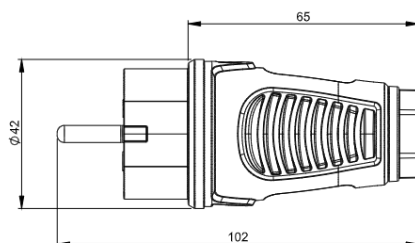

Safety plug: Austrian/German system IP54

Version	Rubber	Solid rubber
Contact carriers	polyamide (PA6)	rubber (TPE)
Austrian/German	0511-sr	0512-sr

pack. unit=30 pcs.

Safety plug: dual earthing system IP54