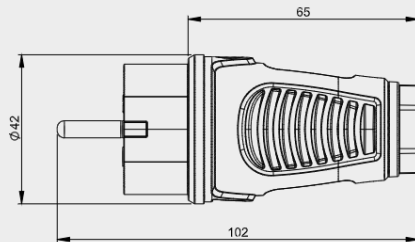

Plug IP54

0522-sr

Safety plugs Series TAURUS²

- rubber version (housing TPE, contact carriers PA6) or
- solid rubber version (housing TPE, contact carriers TPE)
- Austrian/German system or dual earthing system
- standard color: housing black (similar to RAL9005) / ring red (similar to RAL3000)
- protection class: **IP54** splashproof

Safety plug: Austrian/German system IP54

Version	Rubber	Solid rubber
Contact carriers	polyamide (PA6)	rubber (TPE)
Austrian/German	0511-sr	0512-sr

pack. unit=30 pcs.

Safety plug: dual earthing system IP54